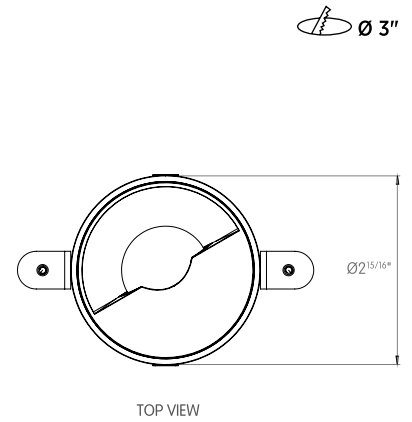

MILLWORK

CCC Certified
to GB7000

JA8 Certified
to Title 24
standards