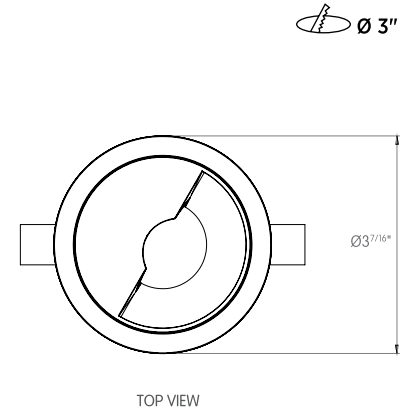

MOUNTING FLEXIBILITY

TRIM CONSTANT FORCE SPRINGS