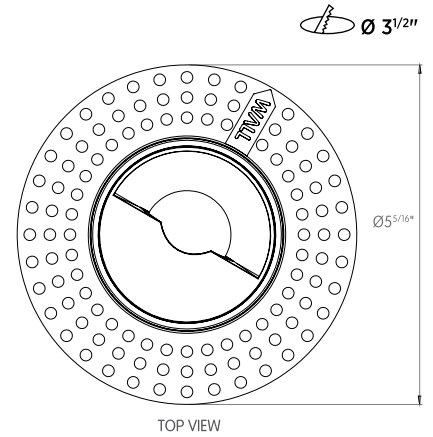

MOUNTING FLEXIBILITY

TRIM CONSTANT FORCE SPRINGS

TRIMLESS

MILLWORK

CCC Certified
to GB7000

JA8 Certified
to Title 24
standards