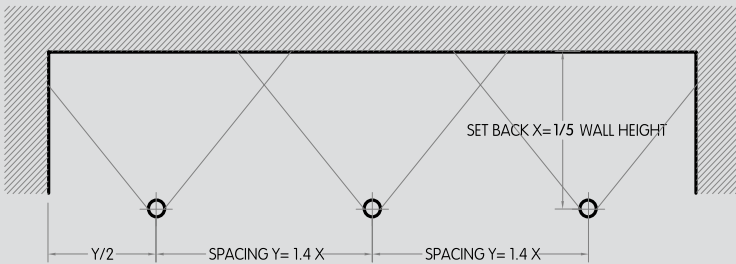

# OPTICAL FLEXIBILITY

Photometric data: Type C Polar Curves

Wallwash Distribution

Max. 1,825 cd      1,000 lm

Wallwasher optimal spacing

Plan View