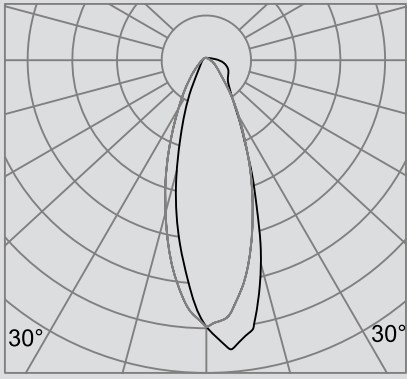

# OPTICAL FLEXIBILITY

Photometric data: Type C Polar Curves

Wallwash Distribution

Max. 1,825 cd      1,000 lm

Wallwasher optimal spacing

Plan View